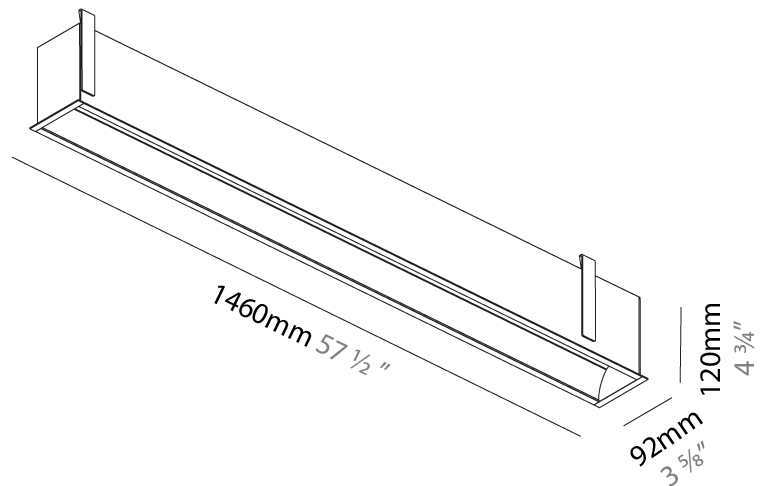

GENERAL

Series: Groove
Subseries: Groove Square
Brand: Prolight
Division: Architectural
Mounting Type: Recessed
Mounting Location: Ceiling
Subcategory: Profile

PHYSICAL

Shape: Rectangle
Length (mm): 1460
Length (in): 57 1/2
Width (mm): 92
Width (in): 3 5/8
Height (mm): 120
Height (in): 4 3/4
Ceiling Thickness (mm): 10 / 12.5 / 15 / 25
Ceiling Thickness (in): 3/8 or 1/2 or 9/16 or 1
Min. Recessing Depth (mm): 160
Min. Recessing Depth (in): 6 5/16
Light Distribution: Direct
Weight (kg): 6.306
Weight (lbs): 13.87
Diffuser: PMMA - Opal
Fixture Finish: [ANA / SSR / BKV / CWI / CRY / HAB / MSR / UFT / ITA / RUA / OGR / FTG / MYG / RWR / LOD / PUS / FRO / FUP / KIA / POP / BLS / SPG / MEY / GOH / GUM / CHC / COM / ABZ / JAG / OBR / MOS / ROR](#)
Fixture Material: Aluminum
Cut-out Measurements: 1450mm / 57 1/16" x 85mm / 3 3/8"

ELECTRICAL

Lamp Type: LED (Zhaga Standard)
Input Wattage (W): 25.3
Total Output Wattage (W): 20 / 16 (3500K)
[Dimming: 0-10V Dimming / Phase Dimming (120Vac Only)](#)
Driver Included: Yes
Driver Location: Integrated
Driver Type: Constant Current - 120 / 277Vac
Driver Class: Class 2
Input Voltage (V): 120 - 277
Constant Current (MA): 350 / 500 (3500K)

LED

[Color Temperature (°K): 3000 / 3500 / 4000](#)
Max. Delivered Lumen (lm): 1710 / 1774 / 1810
CRI: >90 CRI
Lamp Life (hrs): 50000

OPTICAL

RATINGS AND CERTIFICATIONS

Certified By: Certified for North American Standards
IP rating: IP20