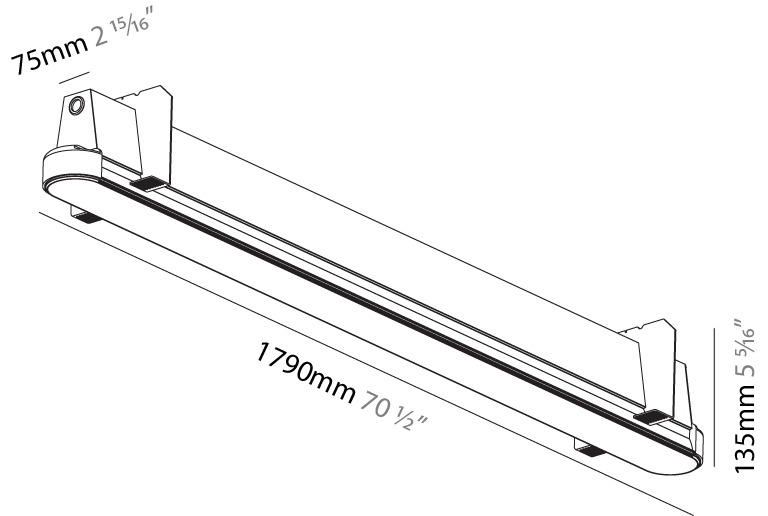

PHYSICAL

Shape: Oblong
Length (mm): 1790
Length (in): 70 1/2
Width (mm): 75
Width (in): 2 15/16
Height (mm): 135
Height (in): 5 5/16
Ceiling Thickness (mm): 10 / 12.5 / 15
Ceiling Thickness (in): 3/8 or 1/2 or 9/16
Min. Recessing Depth (mm): 170
Min. Recessing Depth (in): 6 11/16
Light Distribution: Direct
Weight (kg): 7.141
Weight (lbs): 15.71
Installation Requirement: Ceiling Thickness: 10mm / 12mm / 15mm
Diffuser: PMMA - Opal
Fixture Finish: SSR / BKV / CWI / CRY / HAB / UFT / ITA / RUA / FTG / MYG / LOD / PUS / FRO / FUP / KIA / POP / BLS / SPG / MEY / GOH / GUM / CHC / COM / ABZ / JAG / OBR / MOS / ROR
Fixture Material: Aluminum
Cut-out Measurements: 1808mm / 71 3/16" x 92mm / 3 5/8"
Upon Request: Unique Sizes Unique Ceiling Thickness

ELECTRICAL

Lamp Type: LED (Zhaga Standard)
Input Wattage (W): 30.4
Total Output Wattage (W): 24 / 19.2 (3500K)
Dimming: 0-10V Dimming / Phase Dimming (120Vac Only)
Driver Included: Yes
Driver Location: Integrated
Driver Type: Constant Current - 120 / 277Vac
Driver Class: Class 2
Input Voltage (V): 120 - 277
Constant Current (MA): 350 / 600 (3500K)

LED

Color Temperature (°K): 3000 / 3500 / 4000
Max. Delivered Lumen (lm): 2050 / 2127 / 2170
CRI: >90 CRI
Lamp Life (hrs): 50000
Upon Request: Special Color Temperature RGB-W Tunable White CRI (no minimum qty) price increase + longer lead time

OPTICAL

RATINGS AND CERTIFICATIONS

Certified By: Certified for North American Standards
IP rating: IP20