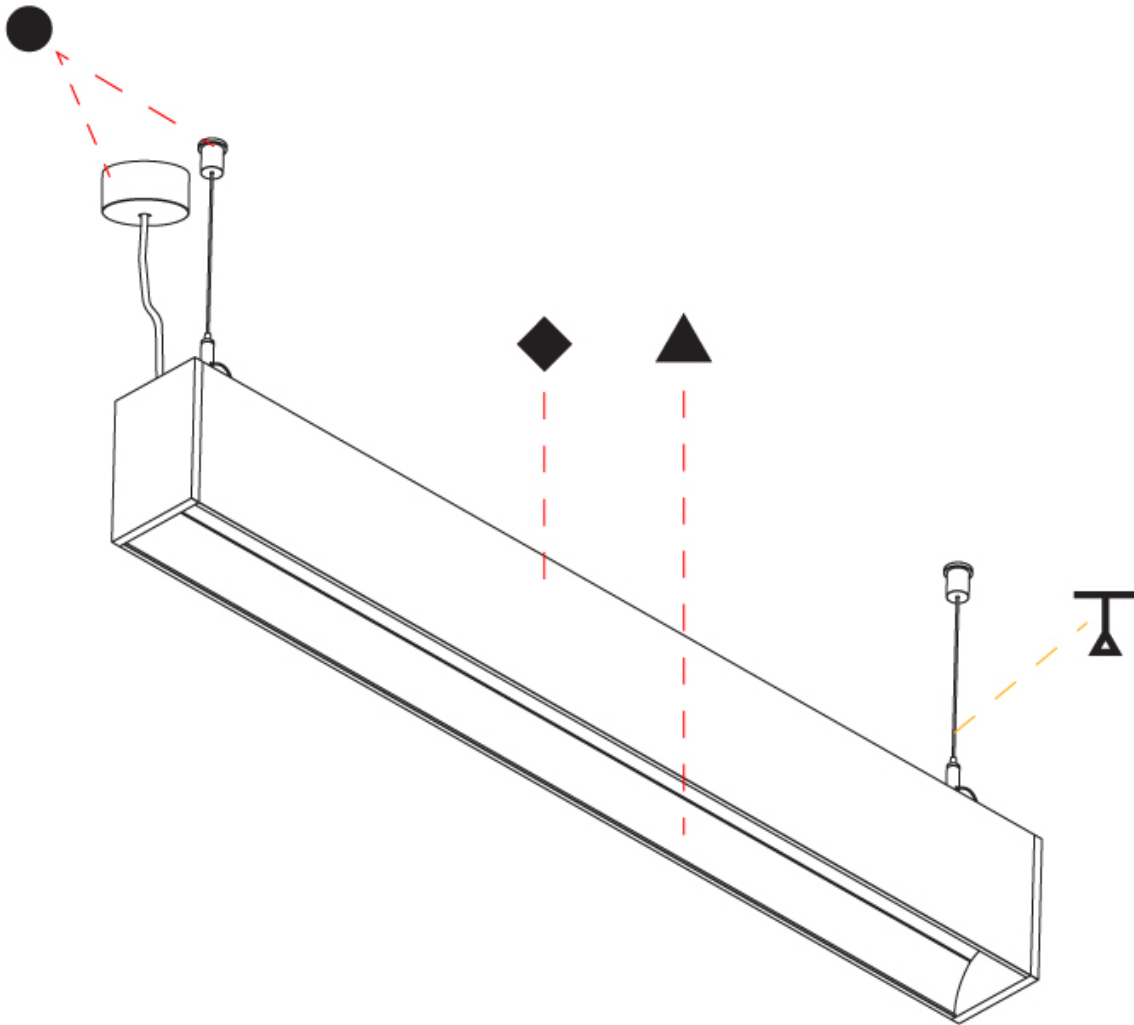

GROOVE SQUARE SUSPENSION

A30812-

PROJECT	_____
TYPE	_____
SPECIFIER	_____
QUANTITY	_____
DATE	_____

A