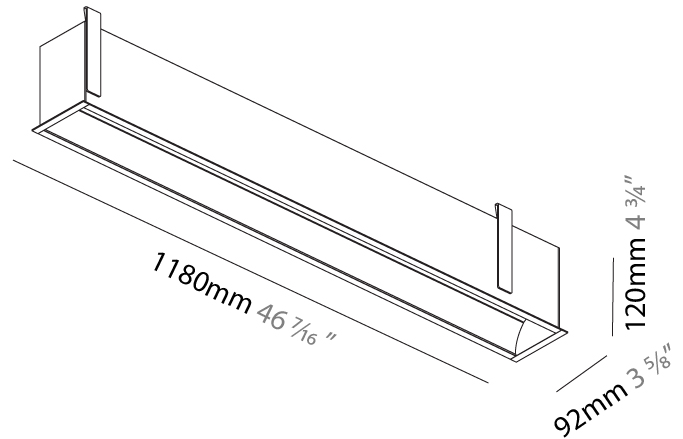

GENERAL

Series: Groove
Subseries: Groove Square
Brand: Prolicht
Division: Architectural
Mounting Type: Recessed
Mounting Location: Ceiling
Subcategory: Profile

PHYSICAL

Shape: Rectangle
Length (mm): 1180
Length (in): 46 7/16
Width (mm): 92
Width (in): 3 5/8
Height (mm): 120
Height (in): 4 3/4
Ceiling Thickness (mm): 10 - 25
Ceiling Thickness (in): 3/8 - 1
Min. Recessing Depth (mm): 160
Min. Recessing Depth (in): 6 5/16
Light Distribution: Direct
Weight (kg): 5.195
Weight (lbs): 11.43
Diffuser: PMMA - Opal
Fixture Finish: [ANA / SSR / BKV / CWI / CRY / HAB / MSR / UFT / ITA / RUA / OGR / FTG / MYG / RWR / LOD / PUS / FRO / FUP / KIA / POP / BLS / SPG / MEY / GOH / GUM / CHC / COM / ABZ / JAG / OBR / MOS / ROR](#)
Fixture Material: Aluminum
Cut-out Measurements: 1170mm / 46 1/16" x 85mm / 3 3/8"

ELECTRICAL

Lamp Type: LED (Zhaga Standard)
Input Wattage (W): 20.2
Total Output Wattage (W): 16 / 12.8 (3500K)
[Dimming: 0-10V Dimming / Phase Dimming (120Vac Only)](#)
Driver Included: Yes
Driver Location: Integrated
Driver Type: Constant Current - 120 / 277Vac
Driver Class: Class 2
Input Voltage (V): 120 - 277
Constant Current (MA): 350 / 400 (3500K)

LED

[Color Temperature (°K): 3000 / 3500 / 4000](#)
Max. Delivered Lumen (lm): 1370 / 1421 / 1450
CRI: >90 CRI
Lamp Life (hrs): 50000

OPTICAL

RATINGS AND CERTIFICATIONS

Certified By: Certified for North American Standards
IP rating: IP20