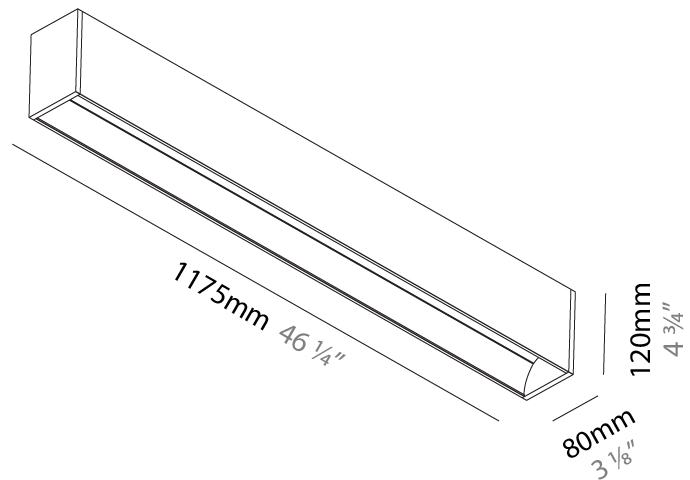

1. To build a product code in our configurator select the specify button on the base model # product page
2. To build a manual product code on this datasheet choose from the options listed below in blue font and add the suffix to the base model #

GENERAL

Series: Groove
Subseries: Groove Square
Brand: Prolicht
Division: Architectural
Mounting Type: Surface
Mounting Location: Ceiling
Subcategory: Profile

PHYSICAL

Shape: Rectangle
Length (mm): 1175
Length (in): 46 1/4
Width (mm): 80
Width (in): 3 1/8
Height (mm): 120
Height (in): 4 3/4
Light Distribution: Direct
Weight (kg): 5.253
Weight (lbs): 11.56
Diffuser: PMMA - Opal
Fixture Finish: ANA / SSR / BKV / CWI / CRY / HAB / MSR / UFT / ITA / RUA / OGR / FTG / MYG / RWR / LOD / PUS / FRO / FUP / KIA / POP / BLS / SPG / MEY / GOH / GUM / CHC / COM / ABZ / JAG / OBR / MOS / ROR
Fixture Material: Aluminum

ELECTRICAL

Lamp Type: LED (Zhaga Standard)
Input Wattage (W): 20.2
Total Output Wattage (W): 16 / 12.8 (3500K)
Dimming: 0-10V Dimming / Phase Dimming (120Vac Only)
Driver Included: Yes
Driver Location: Integrated
Driver Type: Constant Current - 120 / 277Vac
Driver Class: Class 2
Input Voltage (V): 120 - 277
Constant Current (MA): 350 / 400 (3500K)

LED

Color Temperature (°K): 3000 / 3500 / 4000
Max. Delivered Lumen (lm): 1370 / 1421 / 1450
CRI: >90 CRI
Lamp Life (hrs): 50000

OPTICAL

RATINGS AND CERTIFICATIONS

Certified By: Certified for North American Standards
IP rating: IP20