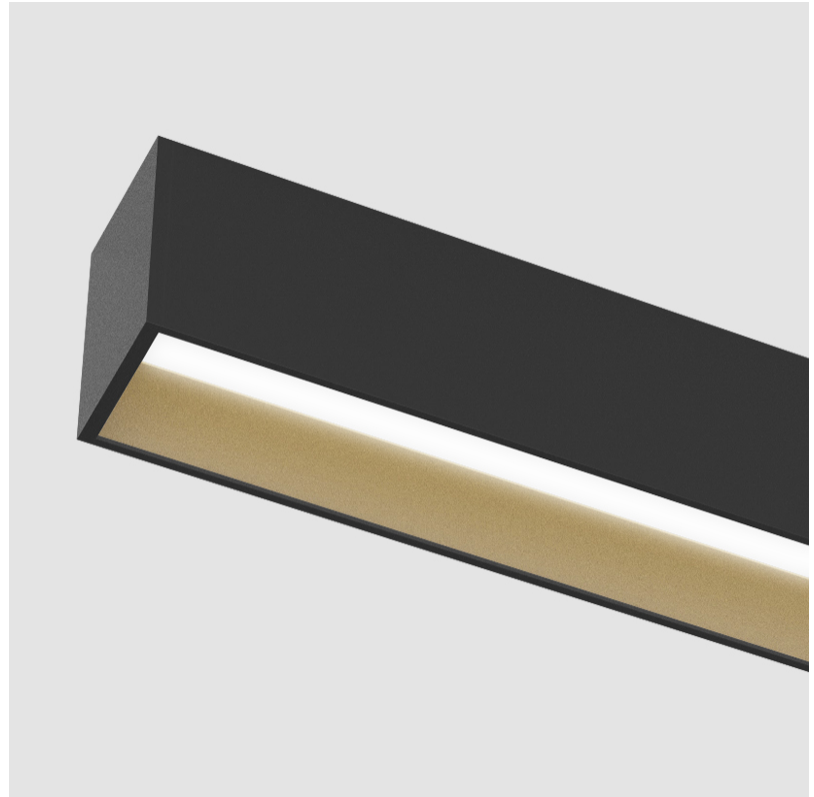

1. To build a product code in our configurator select the specify button on the base model # product page
2. To build a manual product code on this datasheet choose from the options listed below in blue font and add the suffix to the base model #

GENERAL

Series: Groove
Subseries: Groove Square
Brand: Prolicht
Division: Architectural
Mounting Type: Surface
Mounting Location: Ceiling
Subcategory: Profile

PHYSICAL

Shape: Rectangle
Length (mm): 1175
Length (in): 46 1/4
Width (mm): 80
Width (in): 3 1/8
Height (mm): 120
Height (in): 4 3/4
Light Distribution: Direct
Weight (kg): 5.253
Weight (lbs): 11.56
Diffuser: PMMA - Opal
Fixture Finish: ANA / SSR / BKV / CWI / CRY / HAB / MSR / UFT / ITA / RUA / OGR / FTG / MYG / RWR / LOD / PUS / FRO / FUP / KIA / POP / BLS / SPG / MEY / GOH / GUM / CHC / COM / ABZ / JAG / OBR / MOS / ROR
Fixture Material: Aluminum

ELECTRICAL

Lamp Type: LED (Zhaga Standard)
Input Wattage (W): 20.2
Total Output Wattage (W): 16 / 12.8 (3500K)
Dimming: 0-10V Dimming / Phase Dimming (120Vac Only)
Driver Included: Yes
Driver Location: Integrated
Driver Type: Constant Current - 120 / 277Vac
Driver Class: Class 2
Input Voltage (V): 120 - 277
Constant Current (MA): 350 / 400 (3500K)

LED

Color Temperature (°K): 3000 / 3500 / 4000
Max. Delivered Lumen (lm): 1370 / 1421 / 1450
CRI: >90 CRI
Lamp Life (hrs): 50000

OPTICAL

RATINGS AND CERTIFICATIONS

Certified By: Certified for North American Standards
IP rating: IP20