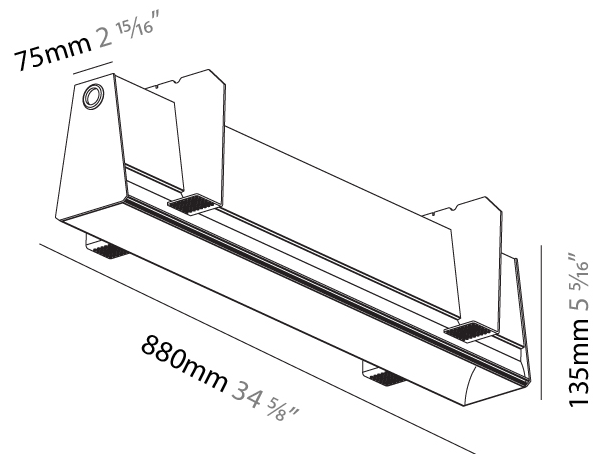

PHYSICAL

Shape: Rectangle
Length (mm): 880
Length (in): 34 ⁵/₈
Width (mm): 75
Width (in): 2 ¹⁵/₁₆
Height (mm): 135
Height (in): 5 ⁵/₁₆
Ceiling Thickness (mm): 10 / 12.5 / 15
Ceiling Thickness (in): 3/8 or 1/2 or 9/16
Min. Recessing Depth (mm): 170
Min. Recessing Depth (in): 6 ¹¹/₁₆
Light Distribution: Direct
Weight (kg): 3.786
Weight (lbs): 8.33
Diffuser: PMMA - Opal
Fixture Finish: SSR / BKV / CWI / CRY / HAB / UFT / ITA / RUA / FTG / MYG / LOD / PUS / FRO / FUP / KIA / POP / BLS / SPG / MEY / GOH / GUM / CHC / COM / ABZ / JAG / OBR / MOS / ROR
Fixture Material: Aluminum
Cut-out Measurements: 890mm / 35 1/16" x 92mm / 3 5/8"
Upon Request: Unique Sizes Unique Ceiling Thickness

ELECTRICAL

Lamp Type: LED (Zhaga Standard)
Input Wattage (W): 15.2
Total Output Wattage (W): 12 / 11.2 (3500K)
Dimming: 0-10V Dimming / Phase Dimming (120Vac Only)
Driver Included: Yes
Driver Location: Integrated
Driver Type: Constant Current - 120 / 277Vac
Driver Class: Class 2
Input Voltage (V): 120 - 277
Constant Current (MA): 350 / 375 (3500K)

LED

Color Temperature (°K): 3000 / 3500 / 4000
Max. Delivered Lumen (lm): 1030 / 1058 / 1080
CRI: >90 CRI
Lamp Life (hrs): 50000
Upon Request: Special Color Temperature RGB-W Tunable White CRI (no minimum qty) price increase + longer lead time

OPTICAL

RATINGS AND CERTIFICATIONS

Certified By: Certified for North American Standards
IP rating: IP20