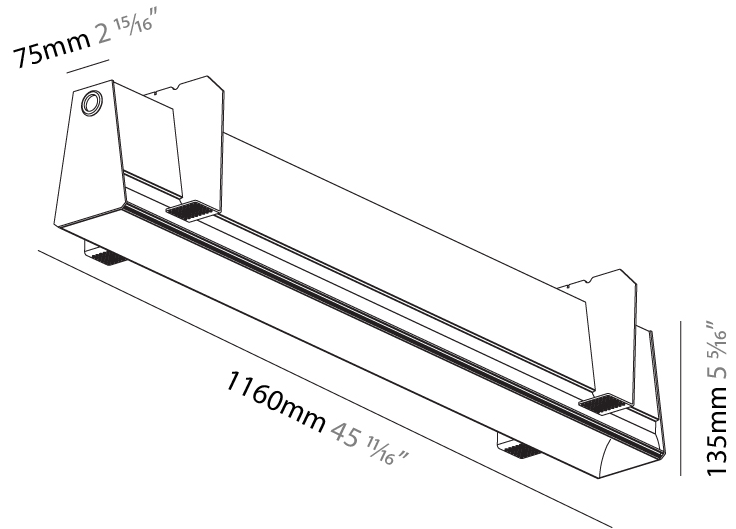

PHYSICAL

Shape: Rectangle
Length (mm): 1160
Length (in): 45 11/16
Width (mm): 75
Width (in): 2 15/16
Height (mm): 135
Height (in): 5 5/16
Ceiling Thickness (mm): 10 / 12.5 / 15
Ceiling Thickness (in): 3/8 or 1/2 or 9/16
Min. Recessing Depth (mm): 170
Min. Recessing Depth (in): 6 11/16
Light Distribution: Direct
Weight (kg): 4.704
Weight (lbs): 10.35
Diffuser: PMMA - Opal
Fixture Finish: SSR / BKV / CWI / CRY / HAB / UFT / ITA / RUA / FTG / MYG / LOD / PUS / FRO / FUP / KIA / POP / BLS / SPG / MEY / GOH / GUM / CHC / COM / ABZ / JAG / OBR / MOS / ROR
Fixture Material: Aluminum
Cut-out Measurements: 1170mm / 46 1/16" x 92mm / 3 5/8"
Upon Request: Unique Sizes Unique Ceiling Thickness

ELECTRICAL

Lamp Type: LED (Zhaga Standard)
Input Wattage (W): 20.2
Total Output Wattage (W): 16 / 12.8 (3500K)
Dimming: 0-10V Dimming / Phase Dimming (120Vac Only)
Driver Included: Yes
Driver Location: Integrated
Driver Type: Constant Current - 120 / 277Vac
Driver Class: Class 2
Input Voltage (V): 120 - 277
Constant Current (MA): 350 / 400 (3500K)

LED

Color Temperature (°K): 3000 / 3500 / 4000
Max. Delivered Lumen (lm): 1370 / 1421 / 1450
CRI: >90 CRI
Lamp Life (hrs): 50000
Upon Request: Special Color Temperature RGB-W Tunable White CRI (no minimum qty) price increase + longer lead time

OPTICAL

RATINGS AND CERTIFICATIONS

Certified By: Certified for North American Standards
IP rating: IP20