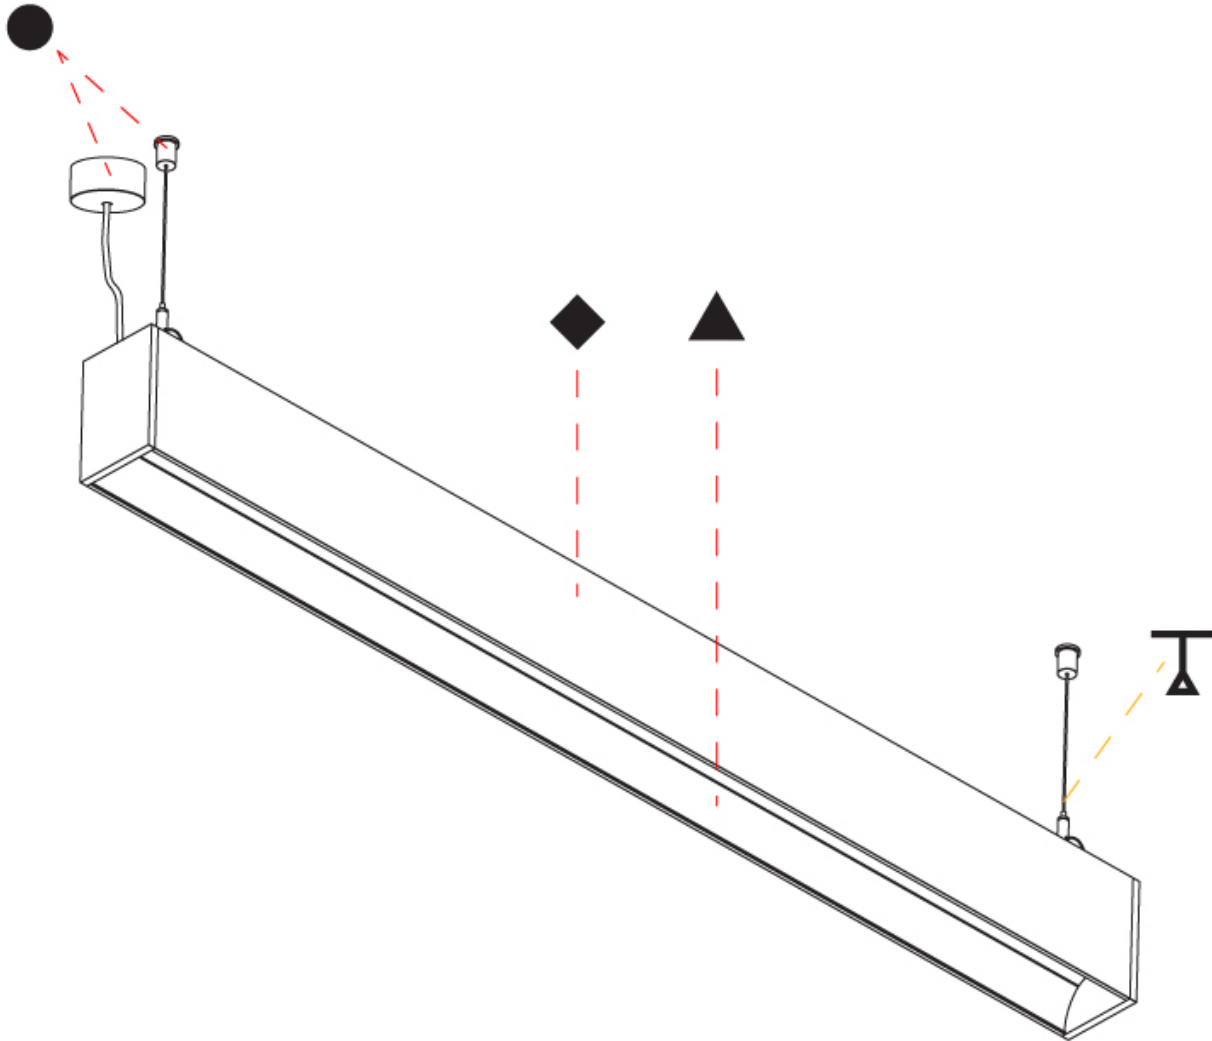

GROOVE SQUARE SUSPENSION

A30814-

PROJECT	_____
TYPE	_____
SPECIFIER	_____
QUANTITY	_____
DATE	_____

A