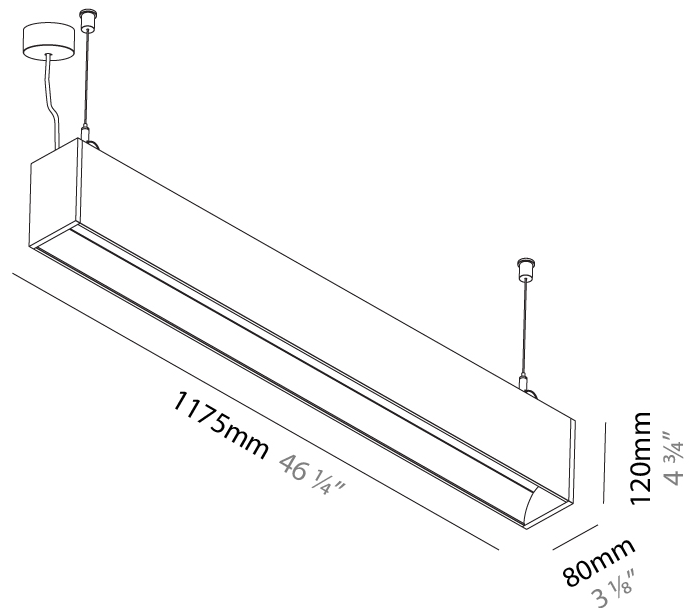

GENERAL

Series: Groove
Subseries: Groove Square
Brand: Prolight
Division: Architectural
Mounting Type: Suspension
Mounting Location: Ceiling
Subcategory: Profile

PHYSICAL

Shape: Rectangle
Length (mm): 1175
Length (in): 46 1/4
Width (mm): 80
Width (in): 3 1/8
Height (mm): 120
Height (in): 4 3/4
Max. Overall Height (mm): 2120
Max. Overall Height (in): 83 7/16
Light Distribution: Direct
Weight (kg): 5.595
Weight (lbs): 12.334
Diffuser: PMMA - Opal
Fixture Finish: ANA / SSR / BKV / CWI / CRY / HAB / MSR / UFT / ITA / RUA / OGR / FTG / MYG / RWR / LOD / PUS / FRO / FUP / KIA / POP / BLS / SPG / MEY / GOH / GUM / CHC / COM / ABZ / JAG / OBR / MOS / ROR
Fixture Material: Aluminum
Cable Details: 2000mm or 4000mm Transparent Cable
Upon Request: Cable colour - White / Black / Orange / Red

ELECTRICAL

Lamp Type: LED (Zhaga Standard)
Input Wattage (W): 20.2
Total Output Wattage (W): 16 / 12.8 (3500K)
Dimming: 0-10V Dimming / Phase Dimming (120Vac Only)
Driver Included: Yes
Driver Location: Integrated
Driver Type: Constant Current - 120 / 277Vac
Driver Class: Class 2
Input Voltage (V): 120 - 277
Constant Current (MA): 350 / 400 (3500K)

LED

Color Temperature (°K): 3000 / 3500 / 4000
Max. Delivered Lumen (lm): 1370 / 1421 / 1450
CRI: >90 CRI
Lamp Life (hrs): 50000

OPTICAL

RATINGS AND CERTIFICATIONS

Certified By: Certified for North American Standards
IP rating: IP20