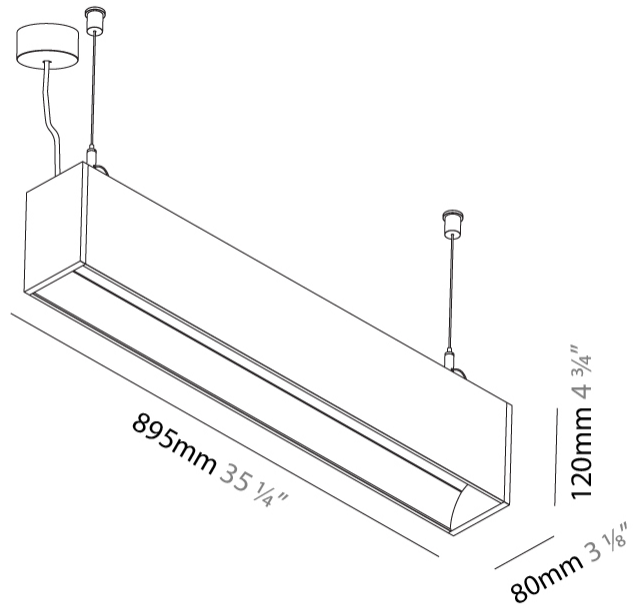

GENERAL
Series: Groove
Subseries: Groove Square
Brand: Prolicht
Division: Architectural
Mounting Type: Suspension
Mounting Location: Ceiling
Subcategory: Profile

PHYSICAL
Shape: Rectangle
Length (mm): 895
Length (in): 35 ¼
Width (mm): 80
Width (in): 3 ⅛
Height (mm): 120
Height (in): 4 ¾
Max. Overall Height (mm): 2120
Max. Overall Height (in): 83 ⅞
Light Distribution: Direct
Weight (kg): 4.496
Weight (lbs): 9.911
Diffuser: PMMA - Opal
Fixture Finish: ANA / SSR / BKV / CWI / CRY / HAB / MSR / UFT / ITA / RUA / OGR / FTG / MYG / RWR / LOD / PUS / FRO / FUP / KIA / POP / BLS / SPG / MEY / GOH / GUM / CHC / COM / ABZ / JAG / OBR / MOS / ROR
Fixture Material: Aluminum
Cable Details: 2000mm or 4000mm Transparent Cable
Upon Request: Cable colour - White / Black / Orange / Red

ELECTRICAL
Lamp Type: LED (Zhaga Standard)
Input Wattage (W): 15.2
Total Output Wattage (W): 12 / 11.1 (3500K)
Dimming: 0-10V Dimming / Phase Dimming (120Vac Only)
Driver Included: Yes
Driver Location: Integrated
Driver Type: Constant Current - 120 / 277Vac
Driver Class: Class 2
Input Voltage (V): 120 - 277
Constant Current (MA): 350 / 375 (3500K)

LED
Color Temperature (°K): 3000 / 3500 / 4000
Max. Delivered Lumen (lm): 1030 / 1058 / 1080
CRI: >90 CRI
Lamp Life (hrs): 50000

OPTICAL
RATINGS AND CERTIFICATIONS
Certified By: Certified for North American Standards
IP rating: IP20