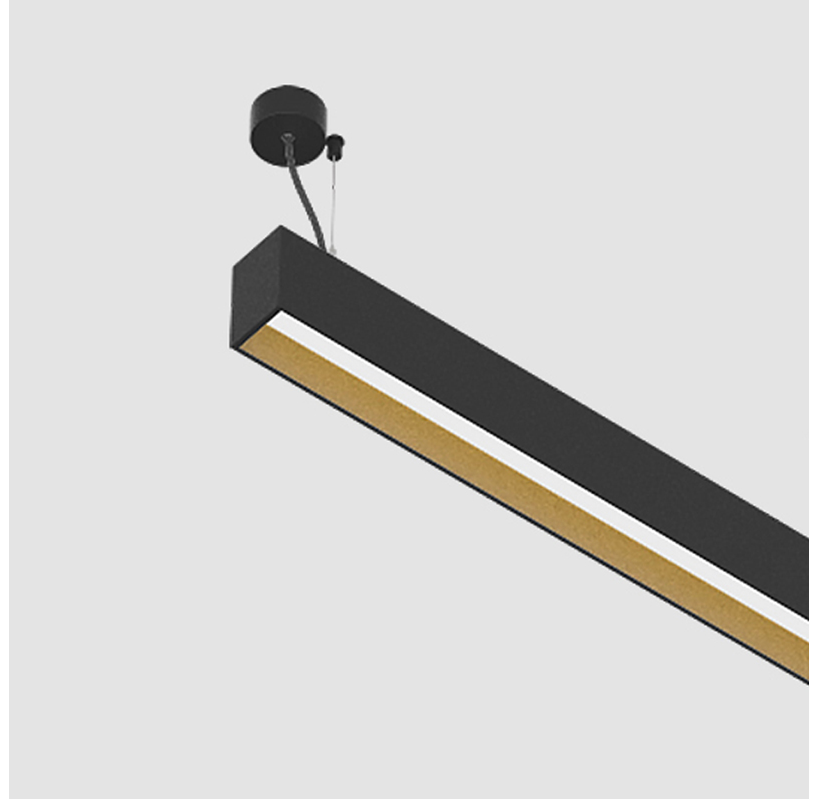

GENERAL
Series: Groove
Subseries: Groove Square
Brand: Prolicht
Division: Architectural
Mounting Type: Suspension
Mounting Location: Ceiling
Subcategory: Profile

PHYSICAL
Shape: Rectangle
Length (mm): 895
Length (in): 35 ¼
Width (mm): 80
Width (in): 3 ⅛
Height (mm): 120
Height (in): 4 ¾
Max. Overall Height (mm): 2120
Max. Overall Height (in): 83 ⅞
Light Distribution: Direct
Weight (kg): 4.496
Weight (lbs): 9.911
Diffuser: PMMA - Opal
Fixture Finish: ANA / SSR / BKV / CWI / CRY / HAB / MSR / UFT / ITA / RUA / OGR / FTG / MYG / RWR / LOD / PUS / FRO / FUP / KIA / POP / BLS / SPG / MEY / GOH / GUM / CHC / COM / ABZ / JAG / OBR / MOS / ROR
Fixture Material: Aluminum
Cable Details: 2000mm or 4000mm Transparent Cable
Upon Request: Cable colour - White / Black / Orange / Red

ELECTRICAL
Lamp Type: LED (Zhaga Standard)
Input Wattage (W): 15.2
Total Output Wattage (W): 12 / 11.1 (3500K)
Dimming: 0-10V Dimming / Phase Dimming (120Vac Only)
Driver Included: Yes
Driver Location: Integrated
Driver Type: Constant Current - 120 / 277Vac
Driver Class: Class 2
Input Voltage (V): 120 - 277
Constant Current (MA): 350 / 375 (3500K)

LED
Color Temperature (°K): 3000 / 3500 / 4000
Max. Delivered Lumen (lm): 1030 / 1058 / 1080
CRI: >90 CRI
Lamp Life (hrs): 50000

OPTICAL
RATINGS AND CERTIFICATIONS
Certified By: Certified for North American Standards
IP rating: IP20