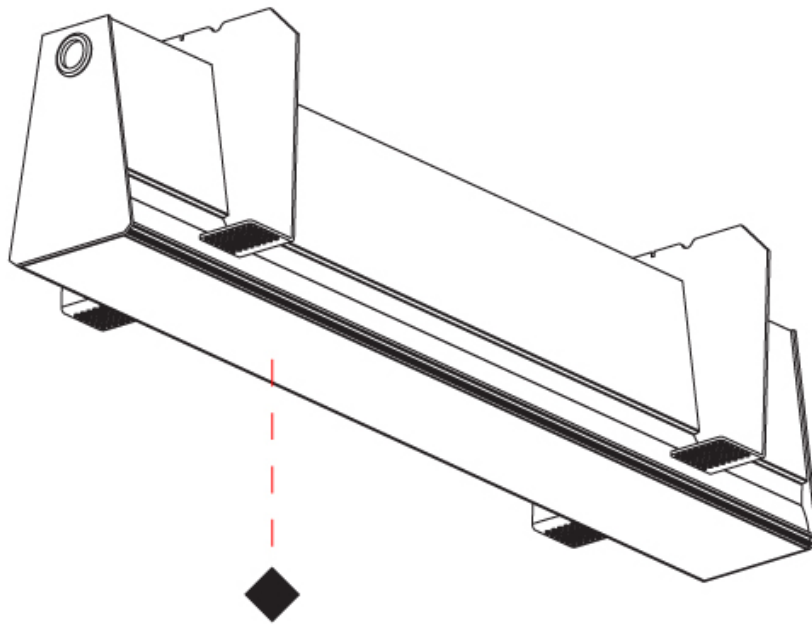

GROOVE SQUARE TRIMLESS

A35649-

PROJECT	_____
TYPE	_____
SPECIFIER	_____
QUANTITY	_____
DATE	_____