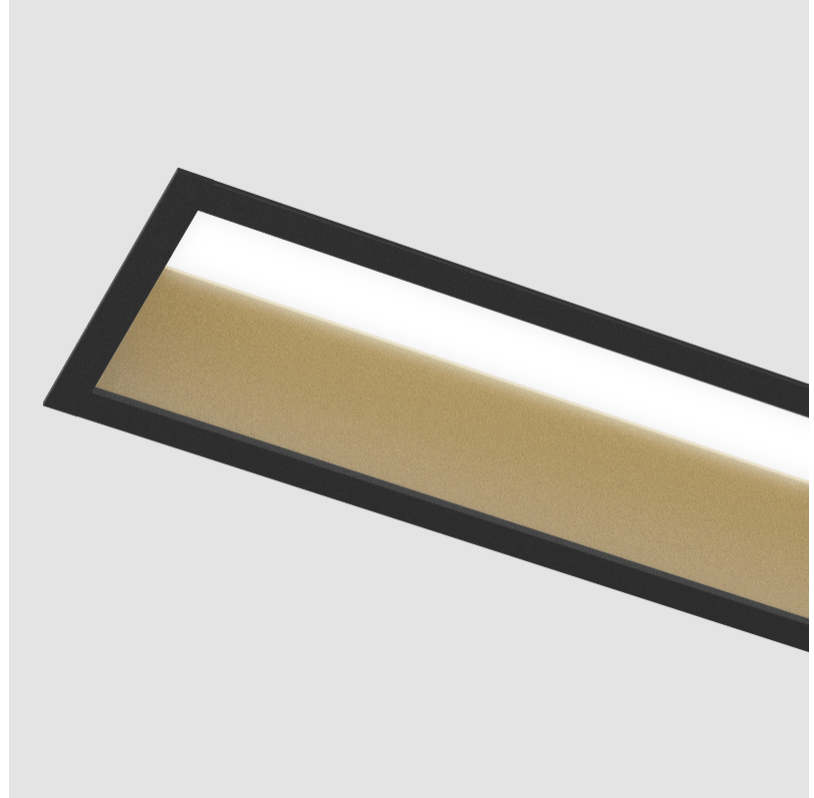

GENERAL

Series: Groove
Subseries: Groove Square
Brand: Prolicht
Division: Architectural
Mounting Type: Recessed
Mounting Location: Ceiling
Subcategory: Profile

PHYSICAL

Shape: Rectangle
Length (mm): 1180
Length (in): 46 7/16
Width (mm): 92
Width (in): 3 5/8
Height (mm): 120
Height (in): 4 3/4
Ceiling Thickness (mm): 10 - 25
Ceiling Thickness (in): 3/8 - 1
Min. Recessing Depth (mm): 160
Min. Recessing Depth (in): 6 5/16
Light Distribution: Direct
Weight (kg): 5.195
Weight (lbs): 11.43
Diffuser: PMMA - Opal
Fixture Finish: [ANA / SSR / BKV / CWI / CRY / HAB / MSR / UFT / ITA / RUA / OGR / FTG / MYG / RWR / LOD / PUS / FRO / FUP / KIA / POP / BLS / SPG / MEY / GOH / GUM / CHC / COM / ABZ / JAG / OBR / MOS / ROR](#)
Fixture Material: Aluminum
Cut-out Measurements: 1170mm / 46 1/16" x 85mm / 3 3/8"

ELECTRICAL

Lamp Type: LED (Zhaga Standard)
Input Wattage (W): 20.2
Total Output Wattage (W): 16 / 12.8 (3500K)
[Dimming: 0-10V Dimming / Phase Dimming (120Vac Only)](#)
Driver Included: Yes
Driver Location: Integrated
Driver Type: Constant Current - 120 / 277Vac
Driver Class: Class 2
Input Voltage (V): 120 - 277
Constant Current (MA): 350 / 400 (3500K)

LED

[Color Temperature (°K): 3000 / 3500 / 4000](#)
Max. Delivered Lumen (lm): 1370 / 1421 / 1450
CRI: >90 CRI
Lamp Life (hrs): 50000

OPTICAL

RATINGS AND CERTIFICATIONS

Certified By: Certified for North American Standards
IP rating: IP20